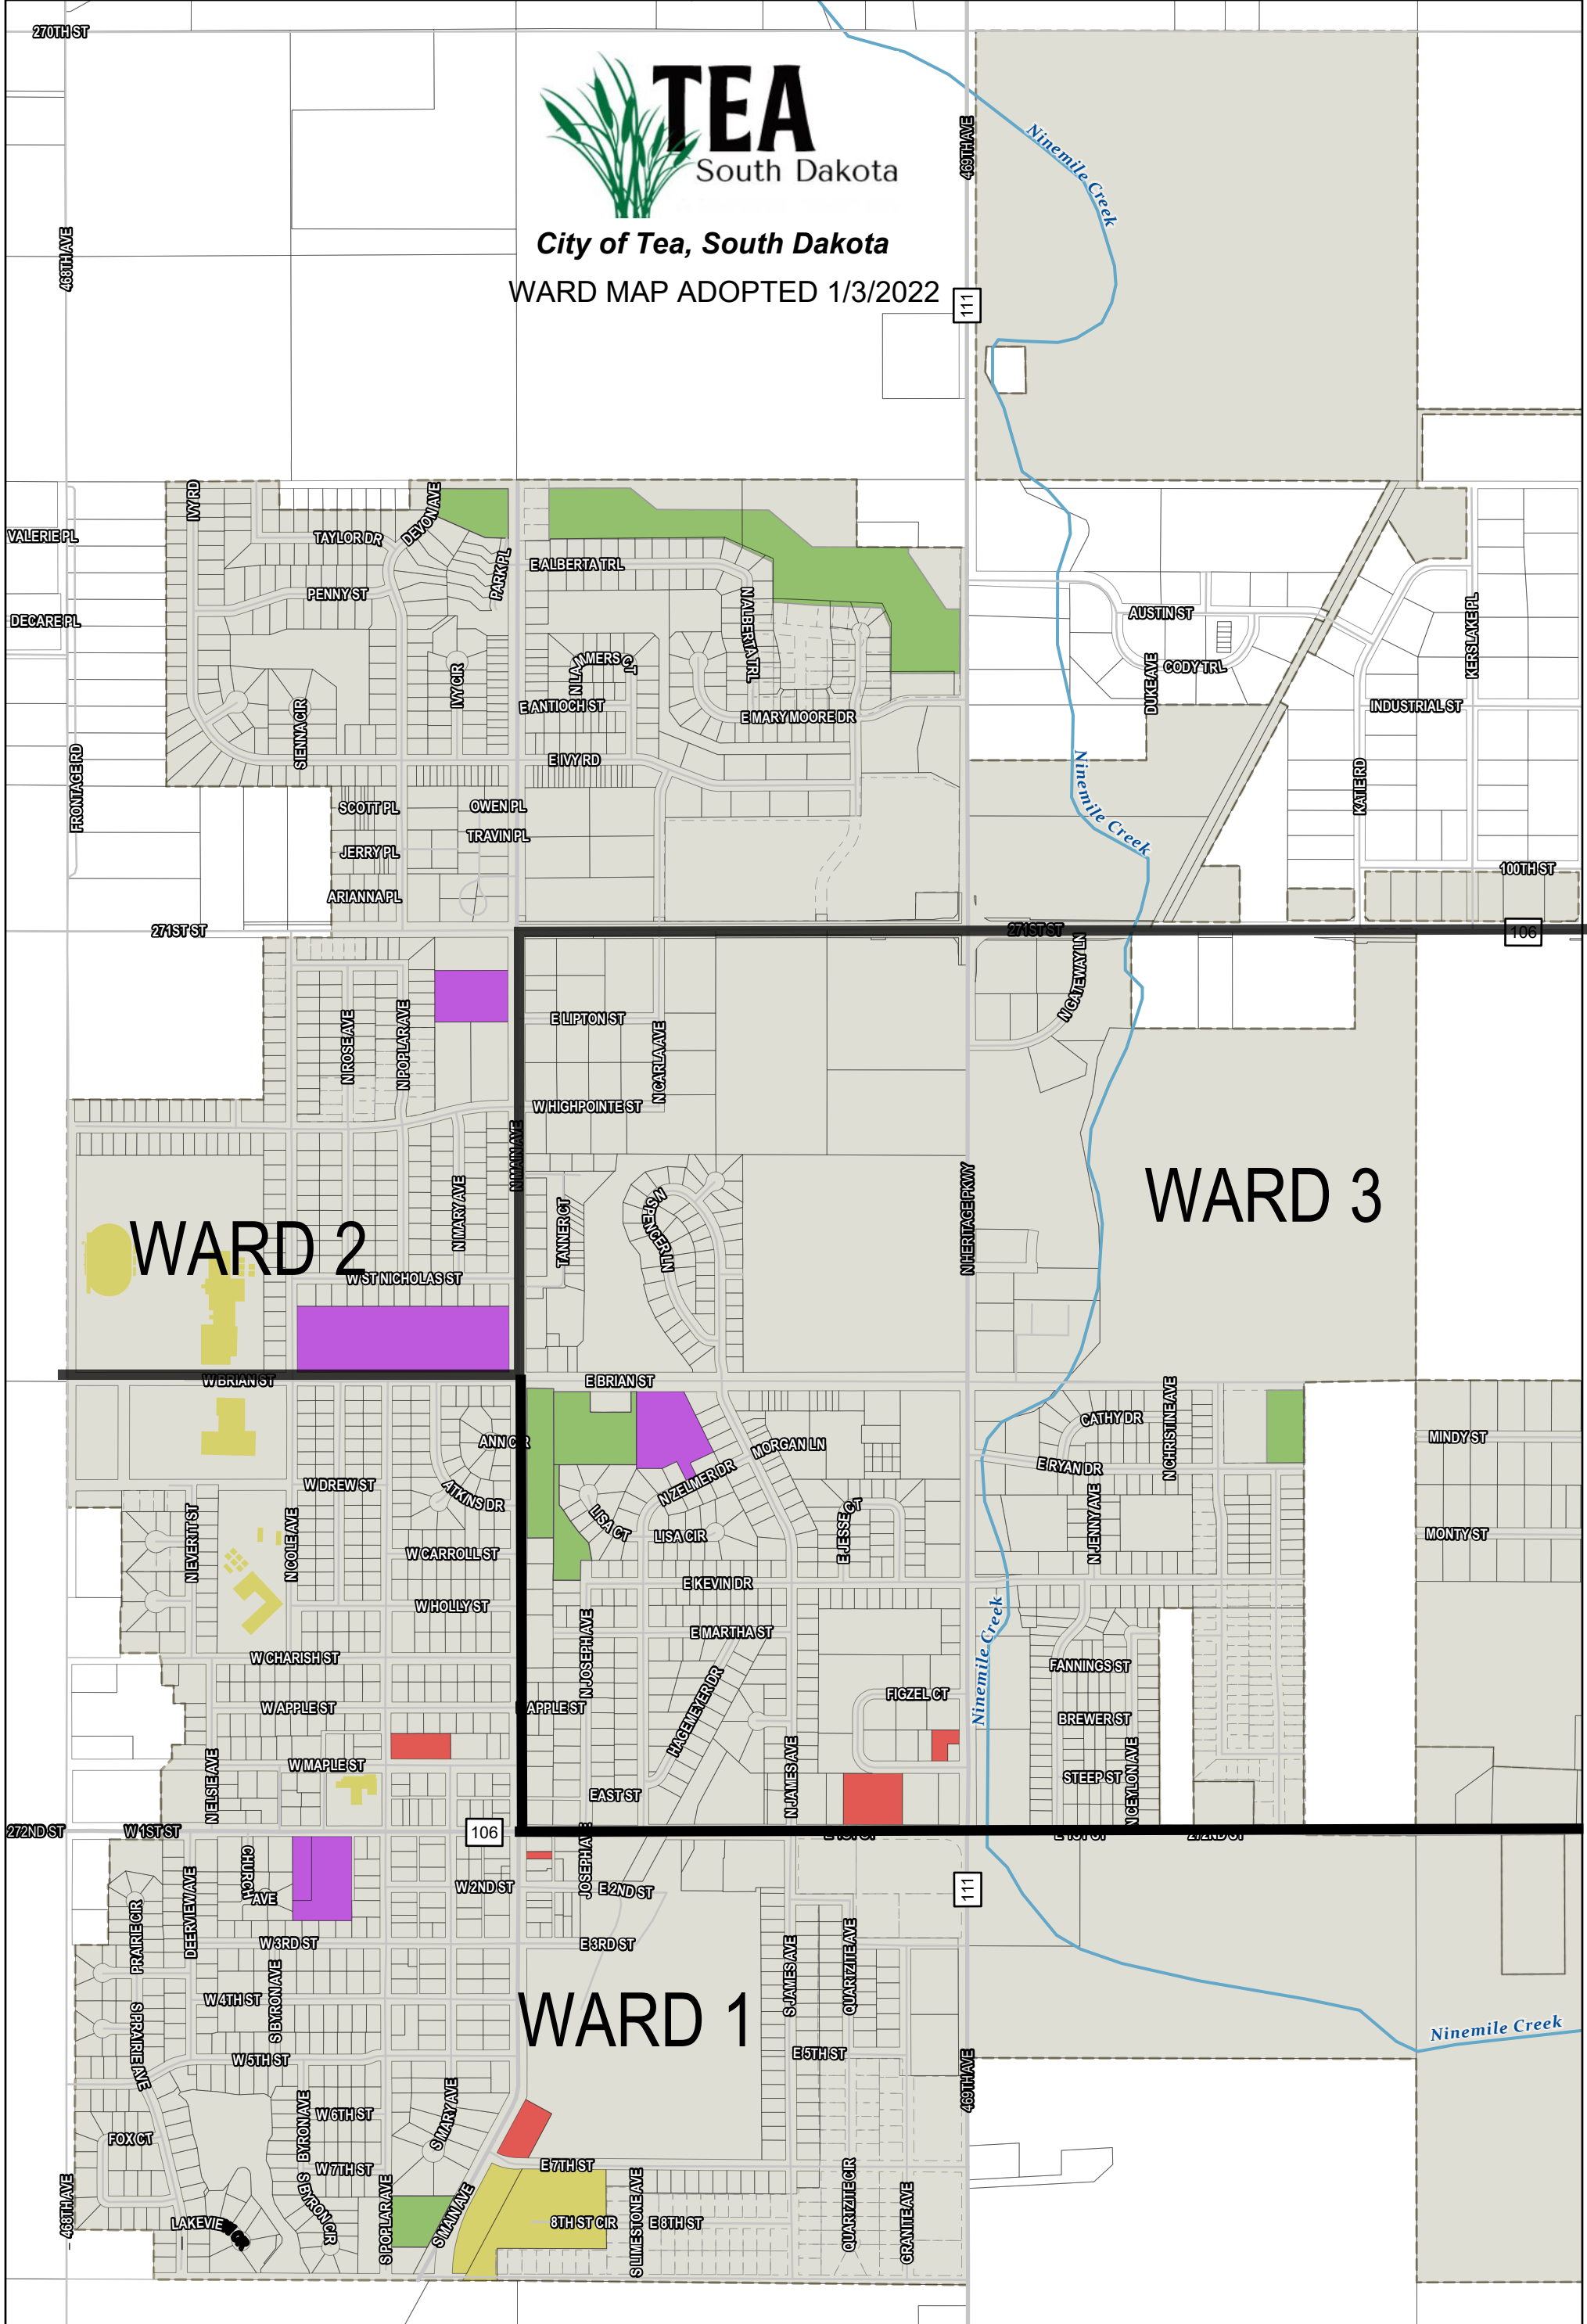

City of Tea, South Dakota  
WARD MAP ADOPTED 1/3/2022

WARD 2

WARD 3

WARD 1

270TH ST

48TH AVE

111

VALERIE PL

DECARE PL

FRONTAGE RD

271ST ST

100TH ST

106

WARD 2

WARD 3

WARD 1

272ND ST

106

111

48TH AVE

111

Ninemile Creek